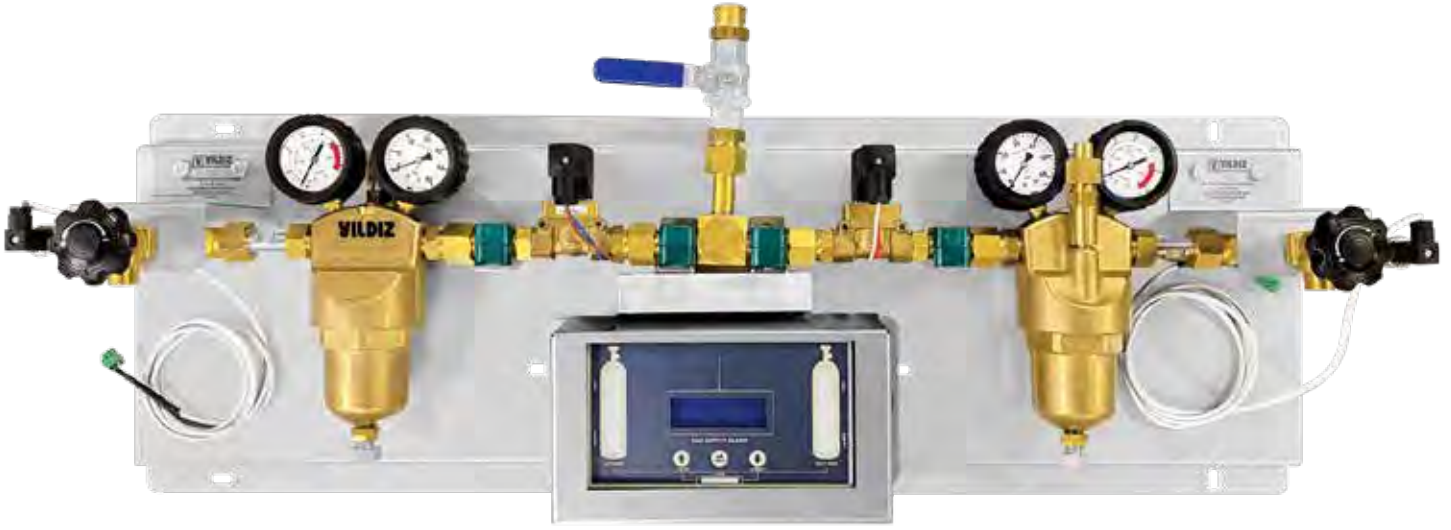

#### TECHNICAL SPECIFICATIONS

Regulator Type	: 5050 Series
Body, Bonnet Material	: Brass
Connectors & Fit. Material	: Brass , Stainless Steel
Flashback Arrestor	: IBEDA
Wall Bracket	: Stainless Steel
Ball Valve	: 1/2" Stainless Steel
Max. Inlet Pressure	: 230 Bar
Nominal Flow Rate	: 600 m <sup>3</sup> /h
Temperature Range	: (-20°C) - (+60°C)

#### TECHNICAL SPECIFICATIONS

Regulator Type	: 5050 Series
Body, Bonnet Material	: Brass
Connectors & Fit. Material	: Brass , Stainless Steel
Wall Bracket	: Stainless Steel
Ball Valve	: 1/2" Stainless Steel
Max. Inlet Pressure	: 230 Bar
Nominal Flow Rate	: 600 m <sup>3</sup> /h
Temperature Range	: (-20°C) - (+60°C)