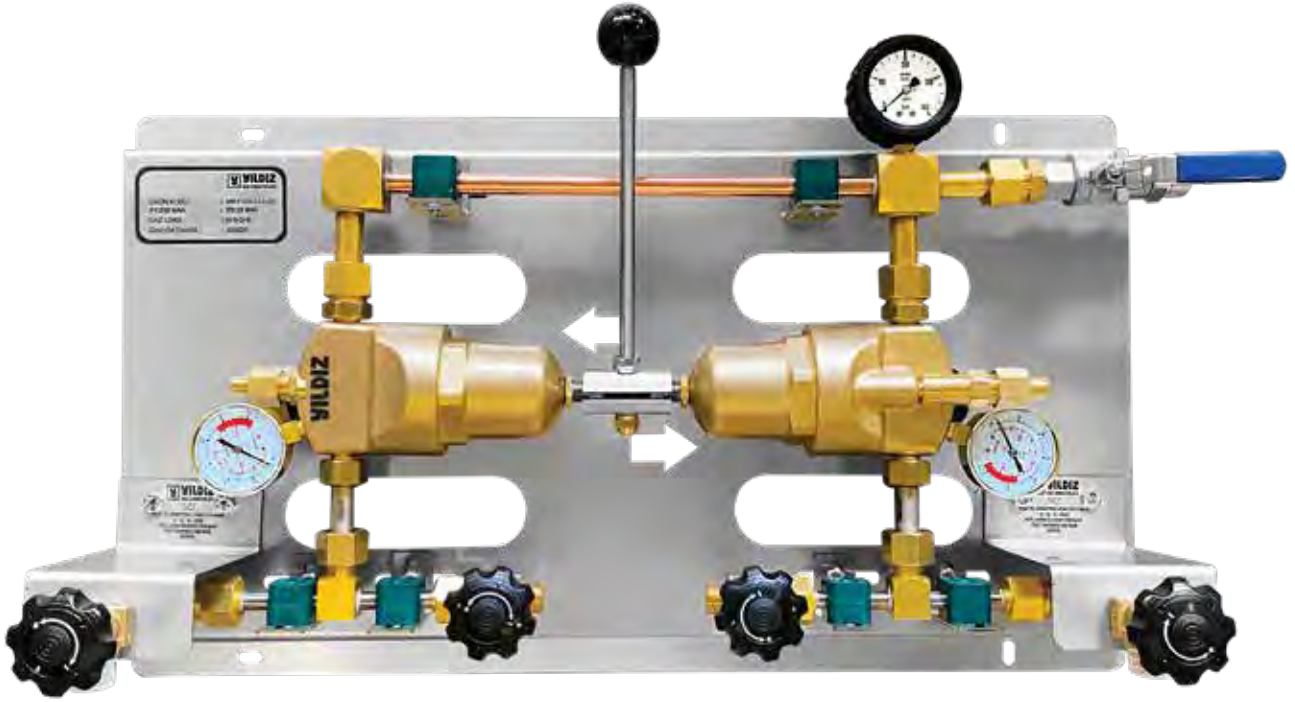

### SEMI-AUTOMATIC OXYGEN MANIFOLD SYSTEMS

Order No	Gas Type	Gas Inlet Pressure	Gas Outlet Pressure	Inlet Connection	Outlet Connection
MR1101CO-10	Oxygen	230 bar	10 bar	W21.8x1/14"	G 3/4"
MR1101CO-20			20 bar		
MR1101CO-40			40 bar		

#### TECHNICAL SPECIFICATIONS

Regulator Type	: 5050 Series
Body, Bonnet Material	: Brass
Connectors & Fit. Material	: Brass , Stainless Steel
Flashback Arrestor	: IBEDA
Wall Bracket	: Stainless Steel
Ball Valve	: 1/2" Stainless Steel
Max. Inlet Pressure	: 230 Bar
Nominal Flow Rate	: 600 m <sup>3</sup> /h
Temperature Range	: (-20°C) - (+60°C)

#### TECHNICAL SPECIFICATIONS

Regulator Type	: 5050 Series
Body, Bonnet Material	: Brass
Connectors & Fit. Material	: Brass , Stainless Steel
Wall Bracket	: Stainless Steel
Ball Valve	: 1/2" Stainless Steel
Max. Inlet Pressure	: 230 Bar
Nominal Flow Rate	: 600 m <sup>3</sup> /h
Temperature Range	: (-20°C) - (+60°C)