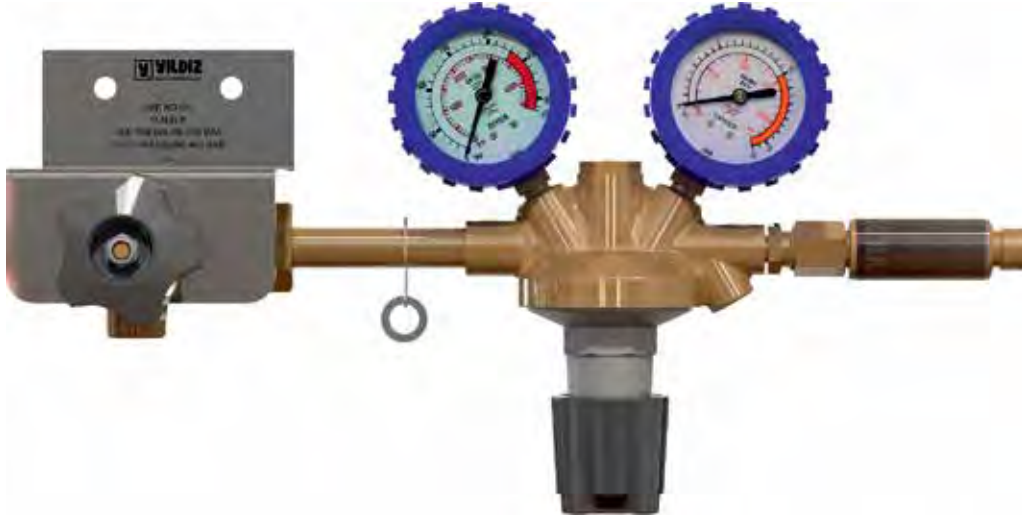

MINI MANIFOLD SYSTEM

Order No	Gas Type	Gas Inlet Pressure	Gas Outlet Pressure	Inlet Connection	Outlet Connection
YMM1001-10	Oxygen	230 bar	10 bar	W 21.8x1/14"	G3/8"
YMM1000-10	Nitrogen, Argon, Dry Air	230 bar	20 bar	W 21.8x1/14"	G3/8"
YMM1011	Acetylene	25 bar	1,5 bar	W 21.8x1/14" Left	G3/8" Left
YMM1020	Propane	25 bar	4 bar	W 21.8x1/14" Left	G3/8" Left
YMM1042-10	Mixed Gas and CO₂ (Heater)	230 bar	10 bar	W 21.8x1/14"	G3/8"
YMM1070-10	Hydrogen	230 bar	10 bar	W 21.8x1/14" Left	G3/8" Left
YMM1080-10	Natural Gas	230 bar	10 bar	W 21.8x1/14" Left	G3/8" Left

TECHNICAL SPECIFICATIONS

Regulator Type	: 5200 Series
Body, Cover Material	: Brass, Zinc
Connection Material	: Brass
Flashback Arrestor	: YILDIZ
Max. Inlet Pressure	: 230 Bar
Working Temperature	: (-20°C) - (+60°C)